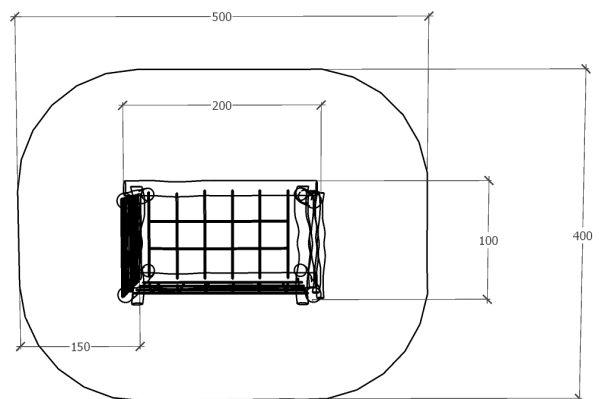

CLIMBING FRAMES

5.4.2 JACK

-  4+
-  6 users
-  2 x 1 x 1.5 m
-  5 x 4 m
-  1.5 m
-  17 m²
-  ca. 120 kg

Components:

- Climbing wall 1 x 1.5 m
- Climbing net 1.5 x 2 m
- Climbing ladder with 4 steps
- Climbing net on top 1 x 2 m