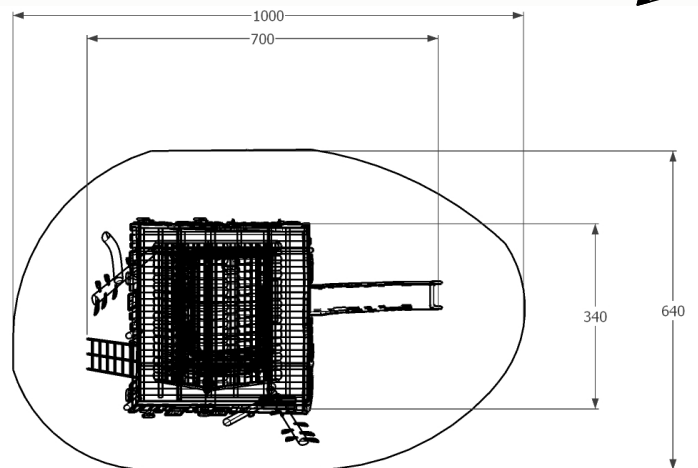

4.7 SWEET HOUSE

-  5+
-  20 users
-  7 x 3.4 x 4 m
-  10 x 6.4 m
-  1.5 m
-  53 m²
-  ca. 2500 kg

Components:

- Wooden house
- Slide h. 1.5 m
- Climbing net 0.6 x 2 m with 30 x 30 cm eye
- Climbing wall 1 x 1.5 m
- Climbing ladder
- "Cage" under the house
- Unique painted roof
- Woodcarved cat
- Woodcarved crow
- Woodcarved fence with sweets
- Woodcarved oven