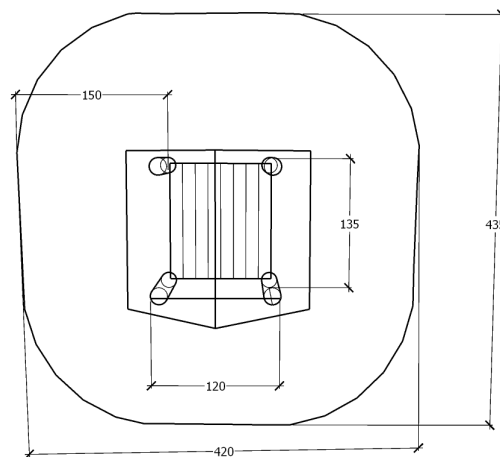

4.2.1 MULAN

- 0+
- 4 users
- 1.2 x 1.35 x 1.9 m
- 4.2 x 4.35 m
- <0.6 m
-
- ca. 200 kg

Components:

- Wooden house
- 2 flower pots
- Wooden bench
- Woodcarved 2D flower
- Without floor