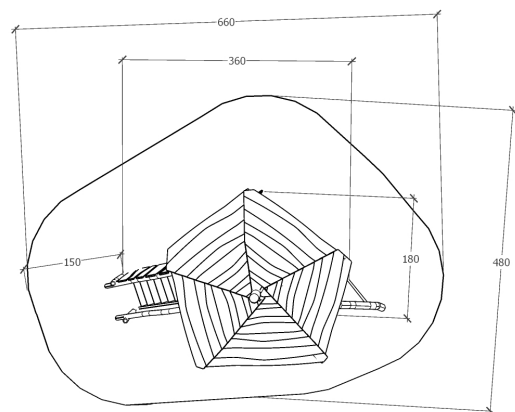

# 3.5.1 RAPUNZEL

-  3+
-  7 users
-  3.6 x 1.8 x 3.5 m
-  6.6 x 4.8 m
-  1.5 m
-  36 m<sup>2</sup>
-  ca. 490 kg

## Components:

- Climbing net 0.9 x 1.5 m with eye 30 x 30 cm
- Wooden ladder 0.9 x 1.5 m
- Climbing rope 1.8 m
- Climbing wall 1 x 2 m
- Stairs