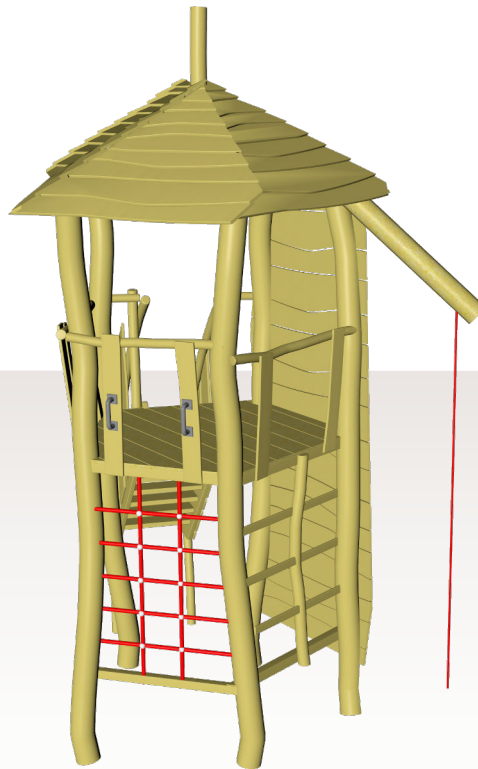

# 3.5.1 RAPUNZEL

-  3+
-  7 users
-  3.6 x 1.8 x 3.5 m
-  6.6 x 4.8 m
-  1.5 m
-  36 m<sup>2</sup>
-  ca. 490 kg

## Components:

- Climbing net 0.9 x 1.5 m with eye 30 x 30 cm
- Wooden ladder 0.9 x 1.5 m
- Climbing rope 1.8 m
- Climbing wall 1 x 2 m
- Stairs