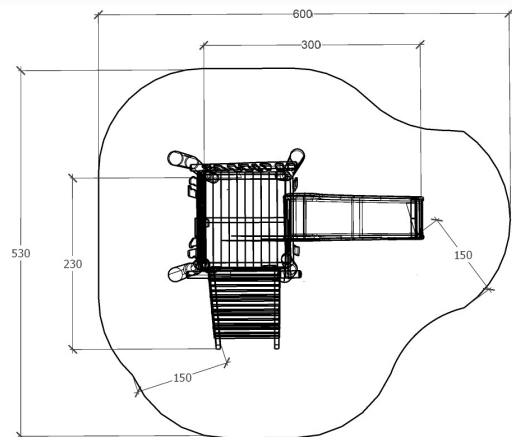

PLAY TOWERS

3.3.1 ARIEL

-  3+
-  5 users
-  3 x 2.3 x 2.7 m
-  6 x 5.3
-  1 m
-  30 m²
-  ca. 700 kg

Components:

- Tower with roof
 - Climbing wall
 - Entering platform
 - Laminate slide 1 m
- (can be upon request replaced by a stainless steel slide (additional fee))*