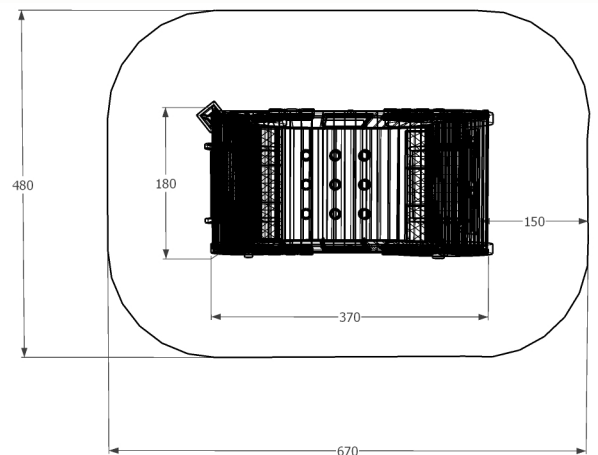

SWINGS

2.2.9 STAGECOACH

-  5+
-  10 users
-  3.7 x 1.8 x 2.45 m
-  6.7 x 4.8 m
-  <1 m
-  29 m²
-  ca. 250 kg

Components:

- 9-spring swing
- 6 woodcarved seats inside
- Woodcarved wagoner
- Woodcarved curtains
- Woodcarved suitcase on roof
- 2 places for standing on behind
- 2 seats in front
- Artistic drawing on the walls of a carriage