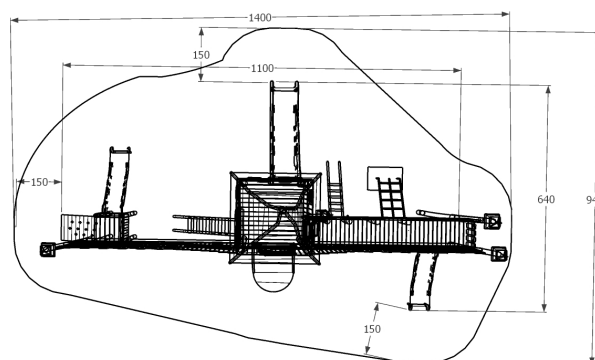

1.3.5 LUCIFESTO

-  5+
-  27 users
-  11 x 6.4 x 3.7 m
-  14 x 9.4 m
-  1.5 m
-  98 m²
-  ca. 2100 kg

Components:

- Tower h. 1.5 m with special curved roof
 - 2 towers h. 1 m without roofs
 - Bordered by walls with decorative turrets
 - Entrance platform with a fixed gateway
 - Windows with bars
 - 2D woodcarved sword, erb and axe
 - Slide h. 1.5 m
 - 2 slides h. 1 m
- (can be upon request replaced by a stainless steel slide (additional fee))*