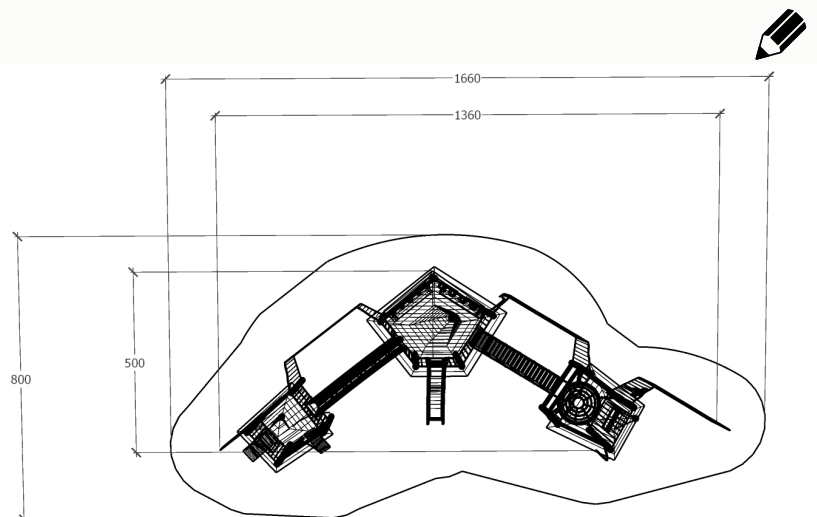

# 1.3.1 DWARFS

-  3 - 12
-  21 users
-  13.6 x 5 x 4 m
-  16.6 x 8 m
-  <1 m
-  Impact area: lawn
-  ca. 2300 kg

### Components:

- Tower 1.1 x 1.6 x 3.5 m, h. 0.6 m
  - Tower 2.4 x 3 x 3.8 m, h. 1 m
  - Tower 1.2 x 1.5 x 3.7 m, h. 1 m
  - Rope bridge 0.5 x 3 m or thick rope with protective net
  - Chain bridge with robinia wood 0.5 x 3 m or solid wooden bridge
  - 2 m stainless steel rod
  - 2D woodcarved flower
  - Ornamental walls around towers with 2 openings
  - Laminate slide h. 1 m
- (can be upon request replaced by a stainless steel slide (additional fee))*