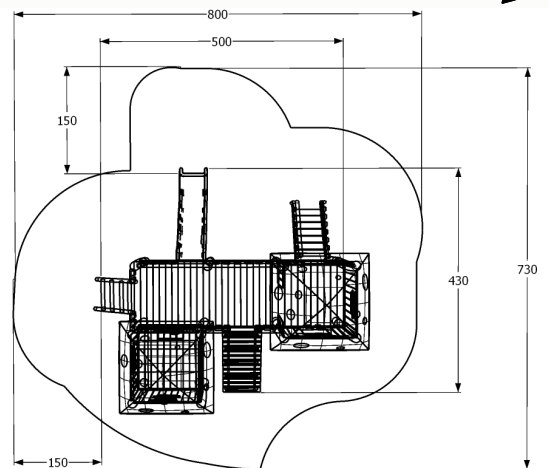

GAME SETS

1.2.2.1 CHIP AND DALE

-  3+
-  15 users
-  5 x 4.3 x 3.8 m
-  8 x 7.3 m
-  <1 m
-  Impact area: lawn
-  ca. 1430 kg

Components:

- House 1.2 x 1.2 x 3.8 m
- House 1.2 x 1.2 x 3.4 m
- Stairs
- Ladder
- Solid bridge
- Step platform
- Laminate slide h. 1 m

(can be upon request replaced by a stainless steel slide (additional fee))