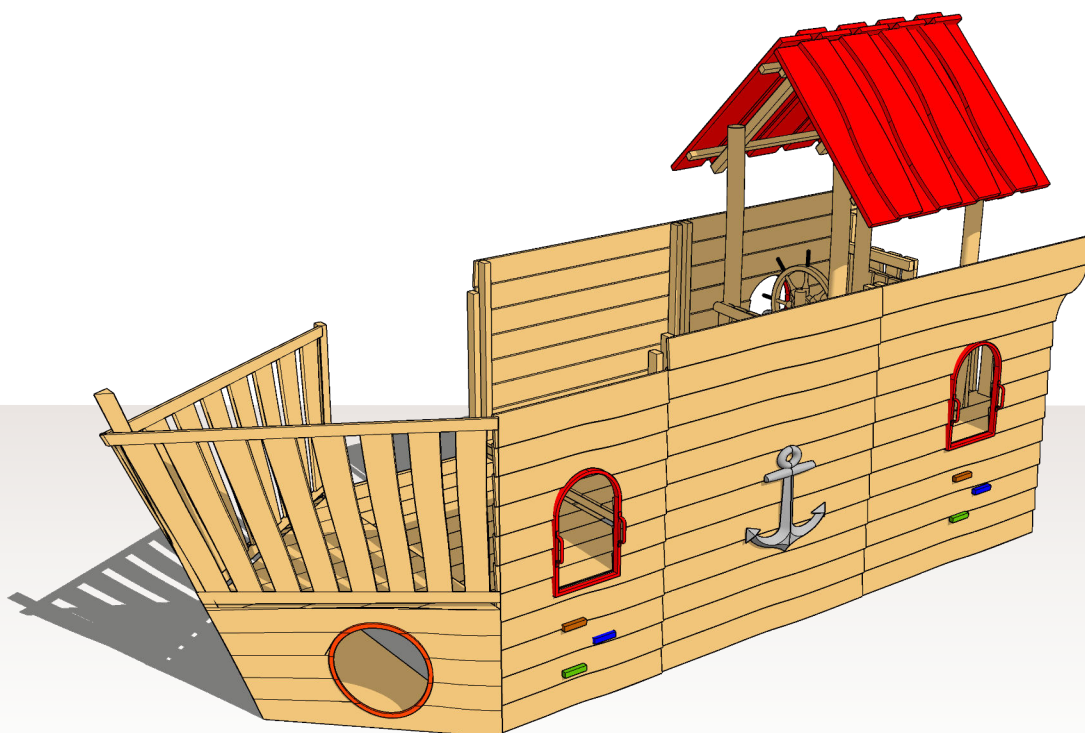

1.0.2 SHIP NEMO

-  3+
-  15 users
-  7.75 x 4.25 x 3.4 m
-  10.75 x 7.75 m
-  <1 m
-  lawn
-  ca. 1430 kg

Components:

- 2 climbing walls
 - Climbing net
 - Climbing ladder
 - Rudder
 - Shelter in subdeck
 - Tunnel 1 m, min. Diameter 50 cm
 - 2D woodcarved anchor
 - Laminate slide h. 1 m
- (can be upon request replaced by a stainless steel slide (additional fee))*