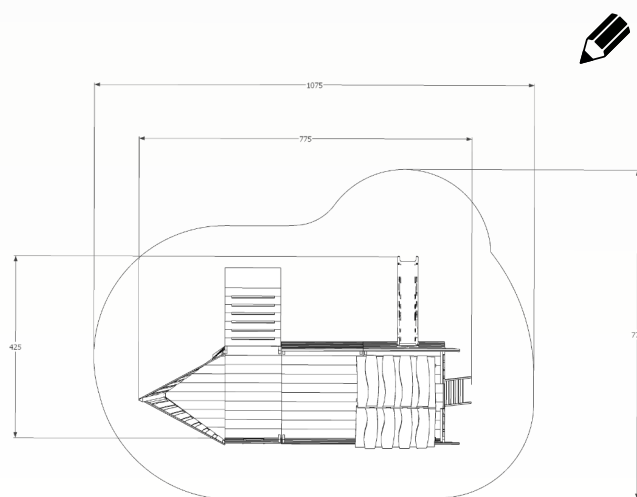

1.0.2 SHIP NEMO

-  3+
-  15 users
-  7.75 x 4.25 x 3.4 m
-  10.75 x 7.75 m
-  <1 m
-  lawn
-  ca. 1430 kg

Components:

- 2 climbing walls
 - Climbing net
 - Climbing ladder
 - Rudder
 - Shelter in subdeck
 - Tunnel 1 m, min. Diameter 50 cm
 - 2D woodcarved anchor
 - Laminate slide h. 1 m
- (can be upon request replaced by a stainless steel slide (additional fee))*